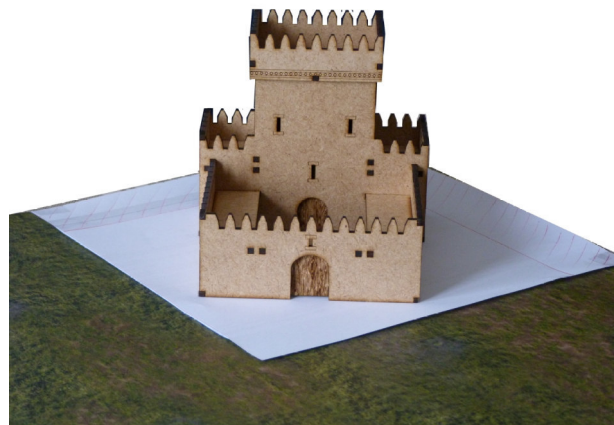

Config : 020

125mm + 134mm = 259mm

1 Donjon
+
1 Basse-cour Double

1 *Donjeon*
+
1 *Double Courtyard*

CONFIG 020

Vendu non assemblé et non peint
Sold unassembled and unpainted