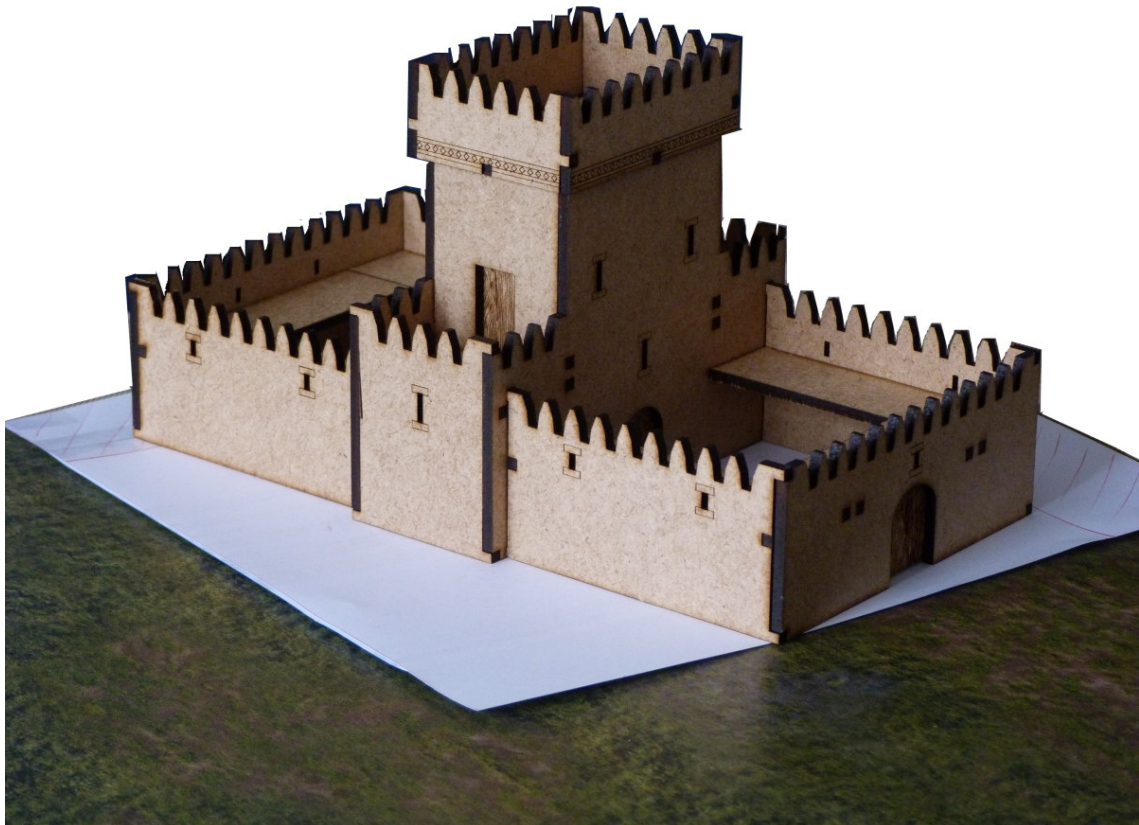

CONFIG 045

Vendu non assemblé et non peint
Sold unassembled and unpainted