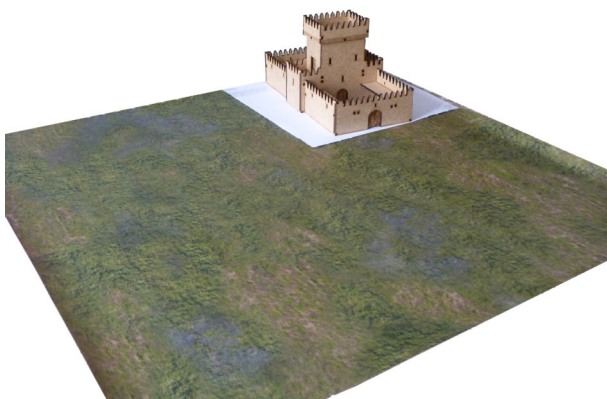

CONFIG 045

Vendu non assemblé et non peint
Sold unassembled and unpainted