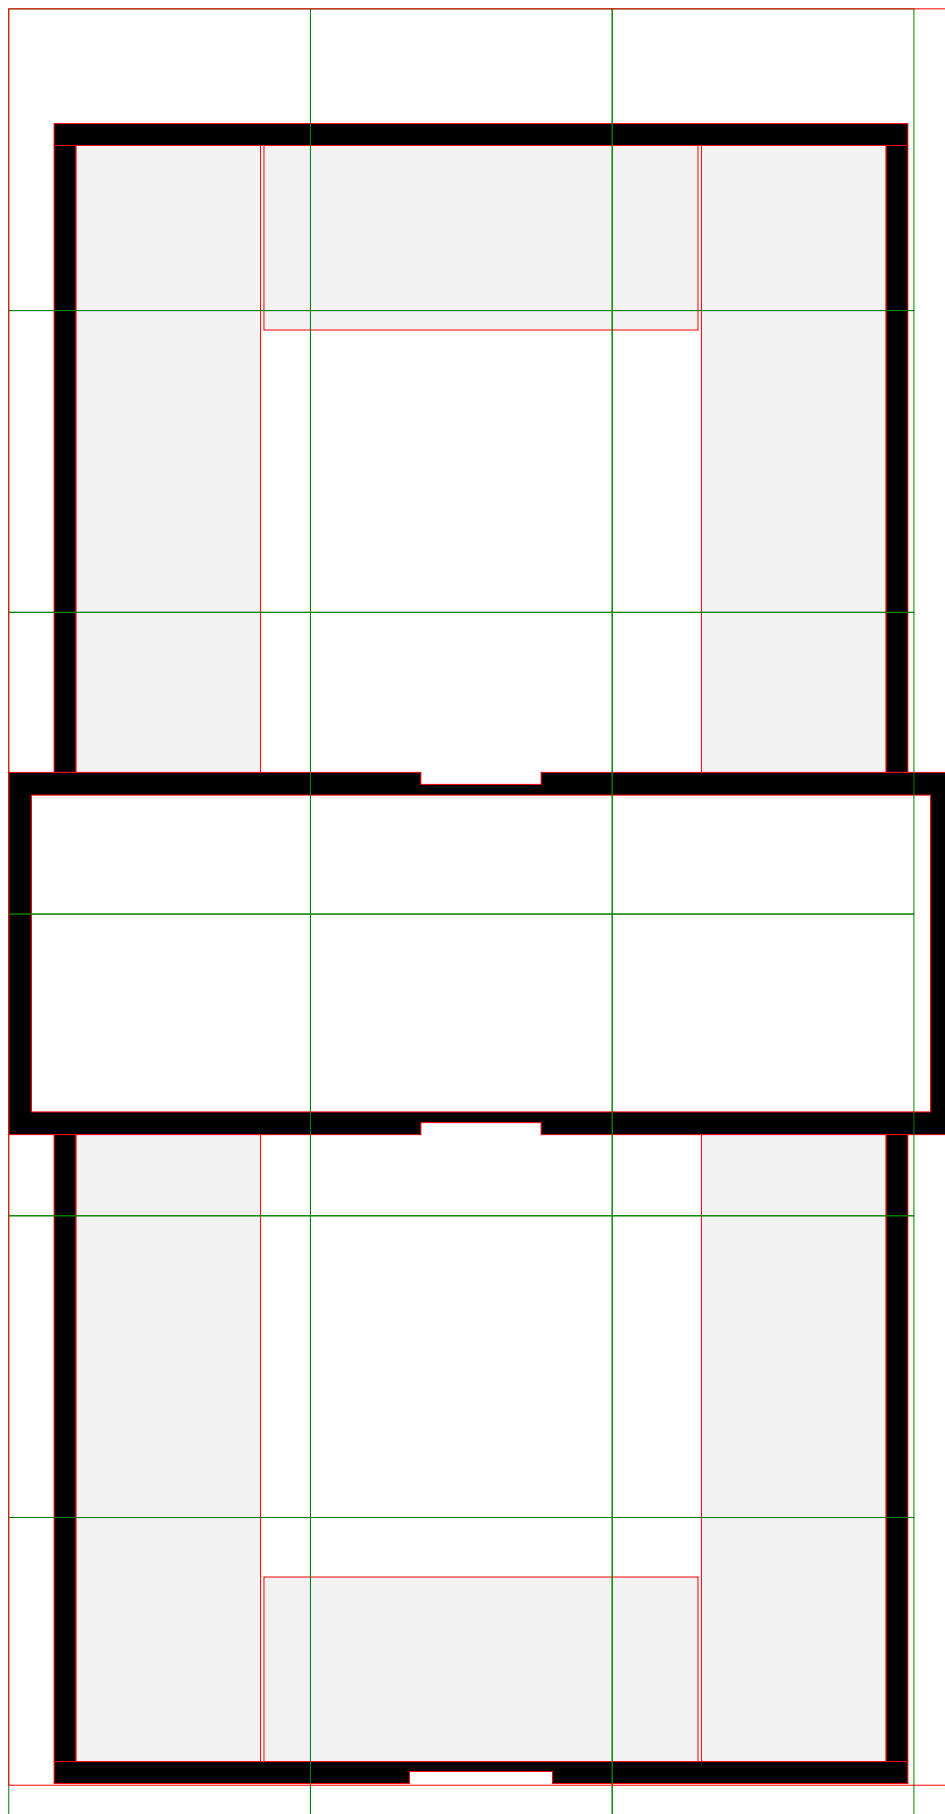

# Config : 045

125mm + 220mm = 345mm

1 Donjon  
+  
1 Basse-cour Double  
+  
1 Arrière cour Double

*1 Donjeon*  
+  
*1 Double Courtyard*  
+  
*1 Double Backyard*