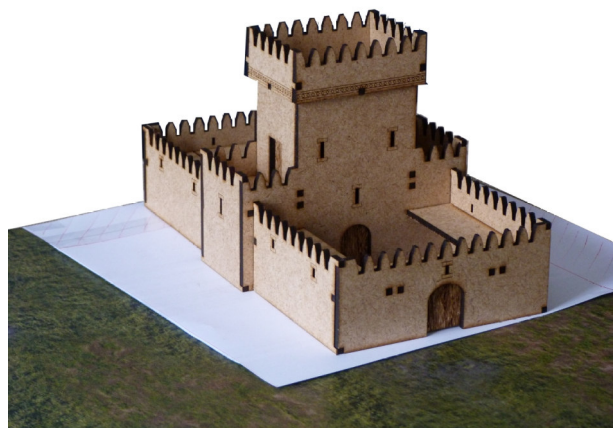

CONFIG 045

Vendu non assemblé et non peint
Sold unassembled and unpainted