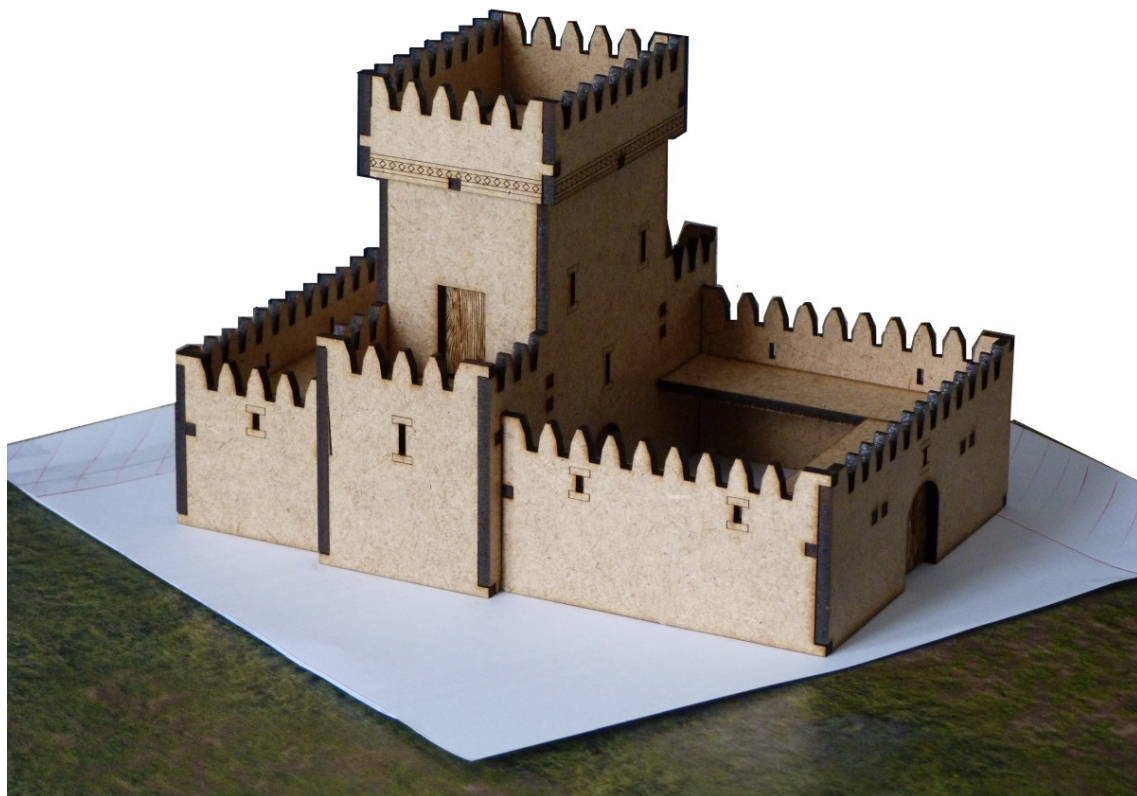

Config : 050

125mm + 179mm = 304mm

- 1 Donjon
- +
- 1 Basse-cour Double
- +
- 1 Arrière cour Simple

- 1 *Donjeon*
- +
- 1 *Double Courtyard*
- +
- 1 *Simple Backyard*

CONFIG 050

Vendu non assemblé et non peint
Sold unassembled and unpainted