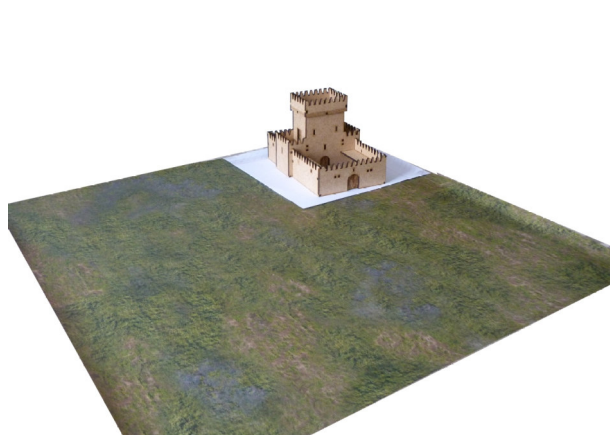

Config : 050

125mm + 179mm = 304mm

- 1 Donjon
- +
- 1 Basse-cour Double
- +
- 1 Arrière cour Simple

- 1 *Donjeon*
- +
- 1 *Double Courtyard*
- +
- 1 *Simple Backyard*

CONFIG 050

Vendu non assemblé et non peint
Sold unassembled and unpainted