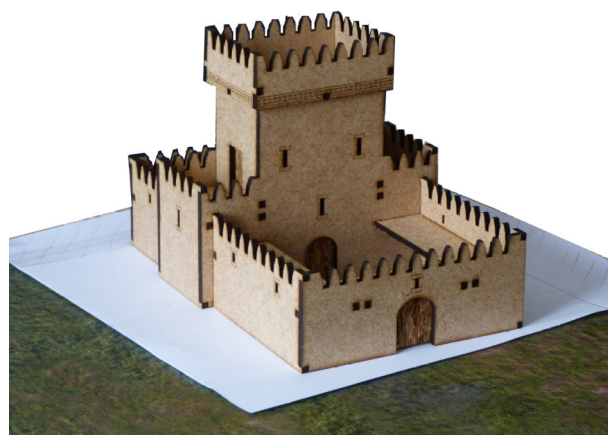

Config : 050

125mm + 179mm = 304mm

- 1 Donjon
- +
- 1 Basse-cour Double
- +
- 1 Arrière cour Simple

- 1 *Donjeon*
- +
- 1 *Double Courtyard*
- +
- 1 *Simple Backyard*

CONFIG 050

Vendu non assemblé et non peint
Sold unassembled and unpainted