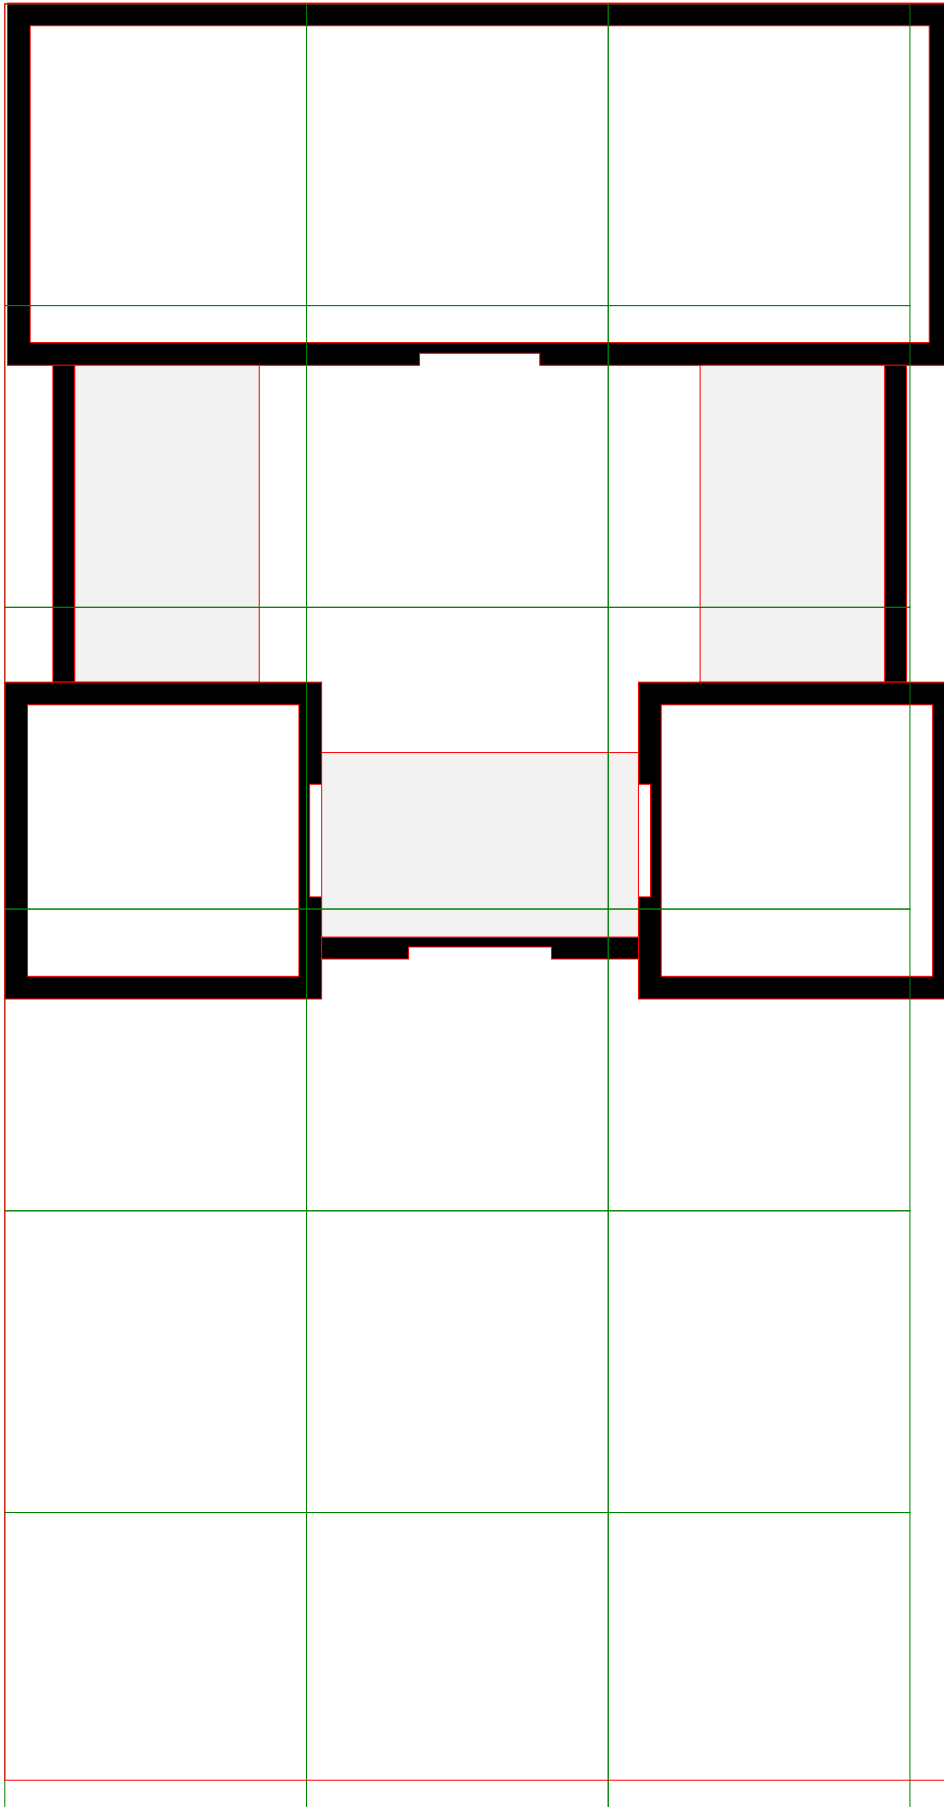

Config : 055

125mm + 132mm = 257mm

1 Donjon
+
2 Tours
+
1 Basse-cour Simple

1 Donjeon
+
2 Towers
+
1 Simple Courtyard

CONFIG 055

Vendu non assemblé et non peint
Sold unassembled and unpainted

Option : Ishtar

125mm + 42mm = 167mm

2 Tours Texturées Briques
+
1 Mur +Porte Texturé Briques
+
Planches de Lions Ailés

2 *Textured Brick Towers*
+
1 *Textured Brick Wall +Door*
+
Cardboard Winged Lions Plates