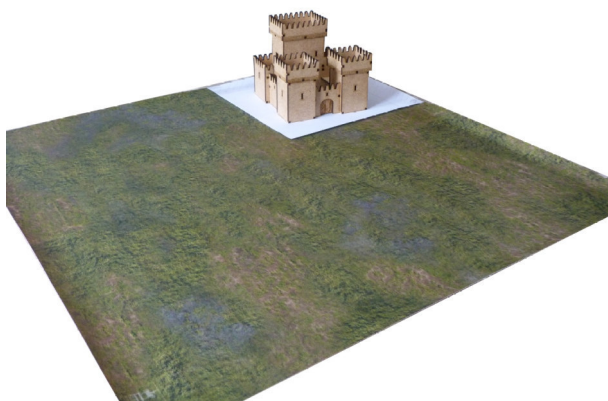

Config : 055

125mm + 132mm = 257mm

1 Donjon
+
2 Tours
+
1 Basse-cour Simple

1 Donjeon
+
2 Towers
+
1 Simple Courtyard

CONFIG 055

Vendu non assemblé et non peint
Sold unassembled and unpainted

Option : Ishtar

125mm + 42mm = 167mm

2 Tours Texturées Briques
+
1 Mur +Porte Texturé Briques
+
Planches de Lions Ailés

2 *Textured Brick Towers*
+
1 *Textured Brick Wall +Door*
+
Cardboard Winged Lions Plates