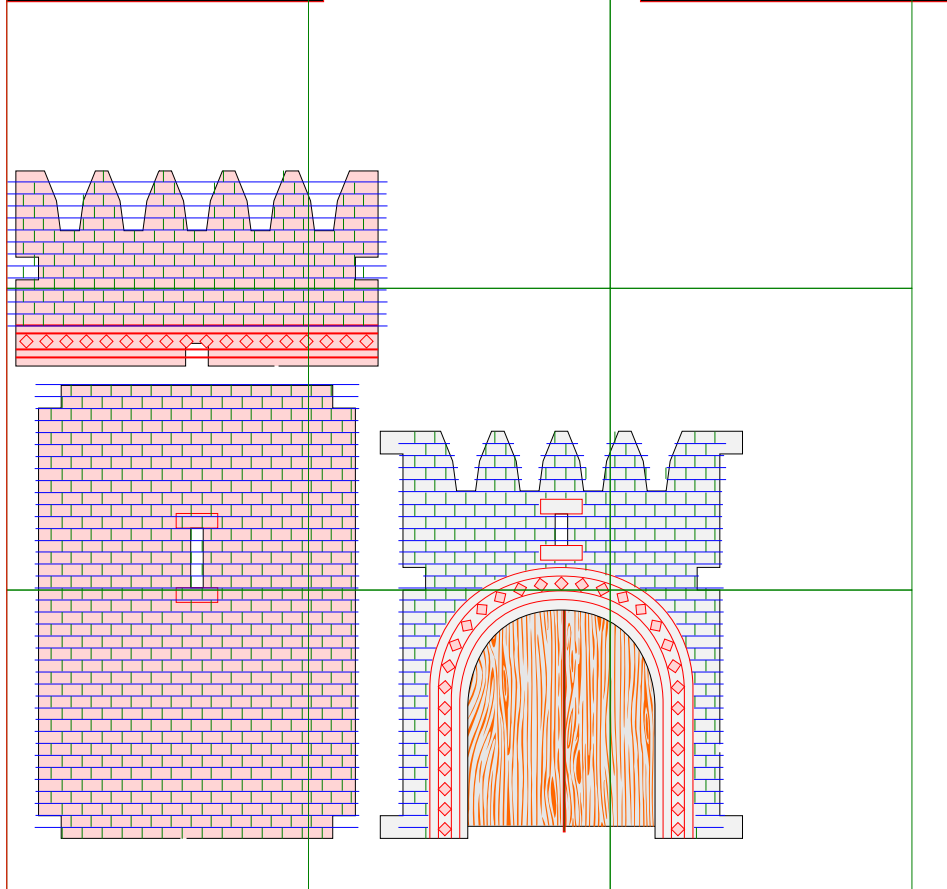

Config : 055

125mm + 132mm = 257mm

1 Donjon
+
2 Tours
+
1 Basse-cour Simple

1 Donjeon
+
2 Towers
+
1 Simple Courtyard

CONFIG 055

Vendu non assemblé et non peint
Sold unassembled and unpainted

Option : Ishtar

125mm + 42mm = 167mm

2 Tours Texturées Briques
+
1 Mur +Porte Texturé Briques
+
Planches de Lions Ailés

2 *Textured Brick Towers*
+
1 *Textured Brick Wall +Door*
+
Cardboard Winged Lions Plates