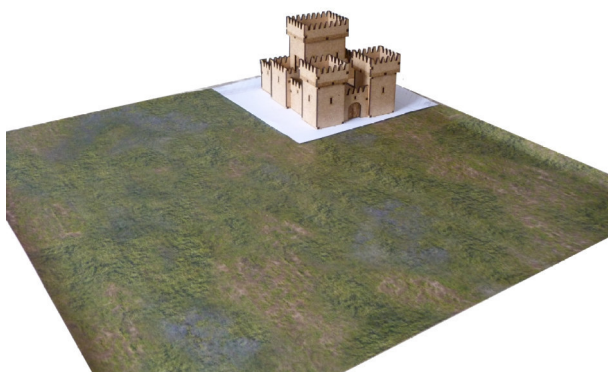

CONFIG 060

Vendu non assemblé et non peint
Sold unassembled and unpainted