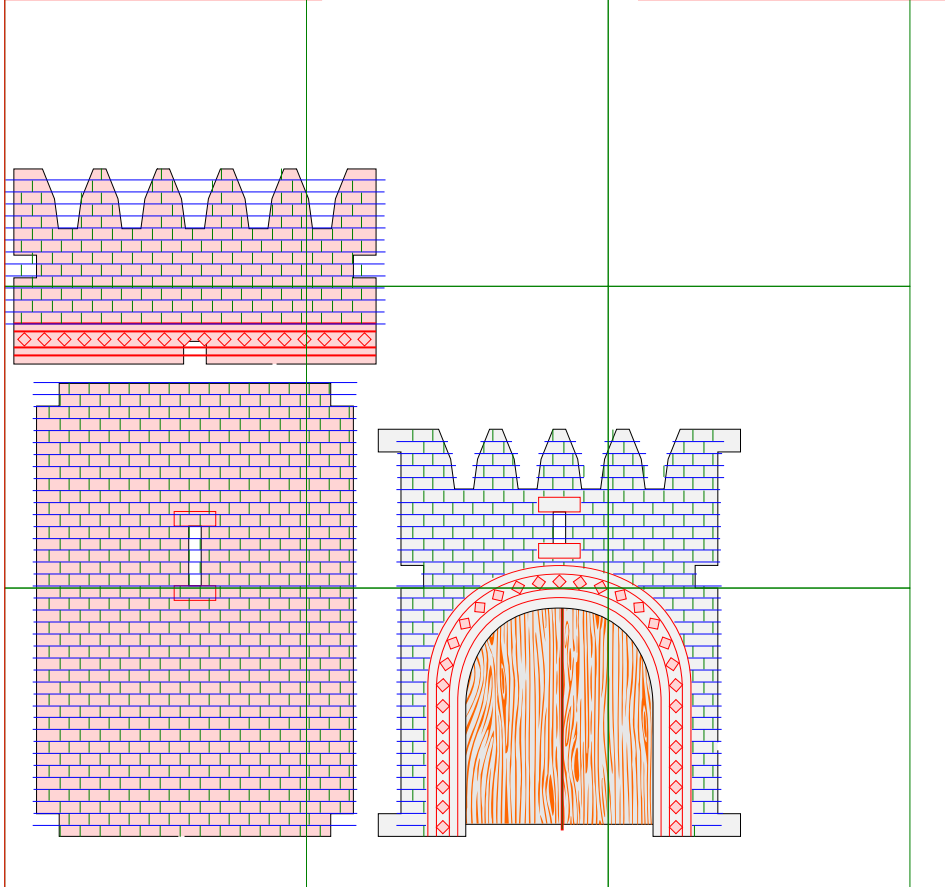

# Config : 060

125mm + 177mm = 302

1 Donjon  
+  
2 Tours  
+  
1 Basse-cour Simple  
+  
1 Arrière-cour Simple

*1 Donjeon*  
+  
*2 Towers*  
+  
*1 Simple Courtyard*  
+  
*1 Simple Backyard*

# Option : Ishtar

125mm + 42mm = 167mm

2 Tours Texturées Briques  
+  
1 Mur +Porte Texturé Briques  
+  
Planches de Lions Ailés

2 *Textured Brick Towers*  
+  
1 *Textured Brick Wall +Door*  
+  
*Cardboard Winged Lions Plates*