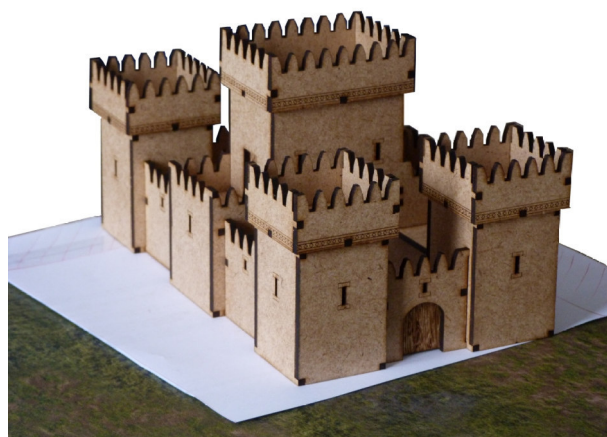

CONFIG 065

Vendu non assemblé et non peint
Sold unassembled and unpainted