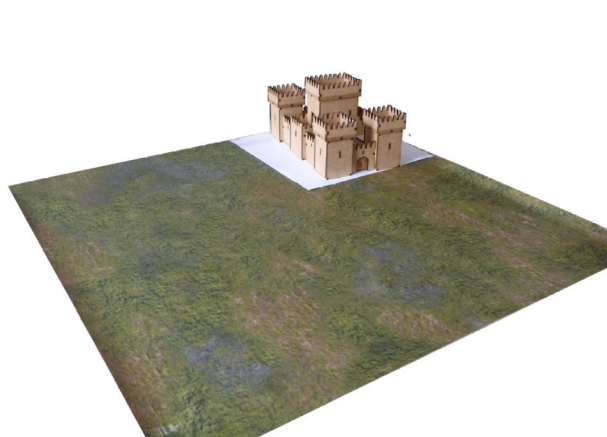

CONFIG 065

Vendu non assemblé et non peint
Sold unassembled and unpainted