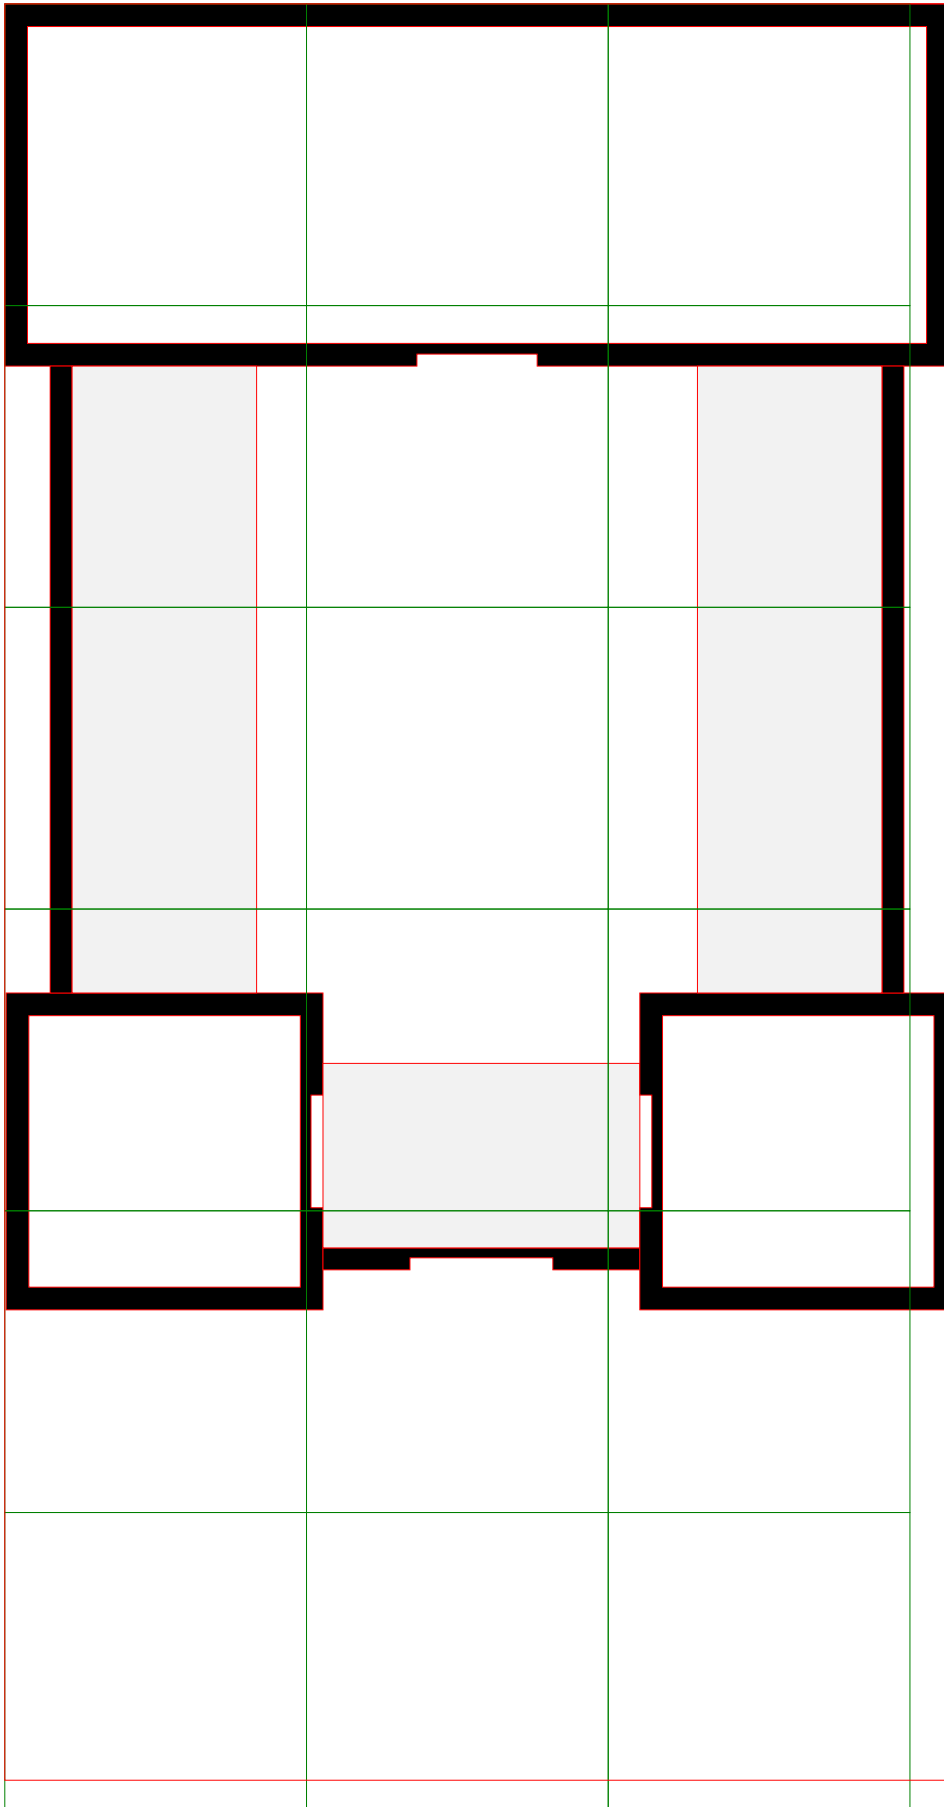

# Config : 070

125mm + 173mm = 298mm

1 Donjon  
+  
2 Tours  
+  
1 Basse-cour Double

*1 Donjeon*  
+  
*2 Towers*  
+  
*1 Double Courtyard*

# CONFIG 070

**Vendu non assemblé et non peint**  
***Sold unassembled and unpainted***

# Option : Ishtar

125mm + 42mm = 167mm

2 Tours Texturées Briques  
+  
1 Mur +Porte Texturé Briques  
+  
Planches de Lions Ailés

2 *Textured Brick Towers*  
+  
1 *Textured Brick Wall +Door*  
+  
*Cardboard Winged Lions Plates*