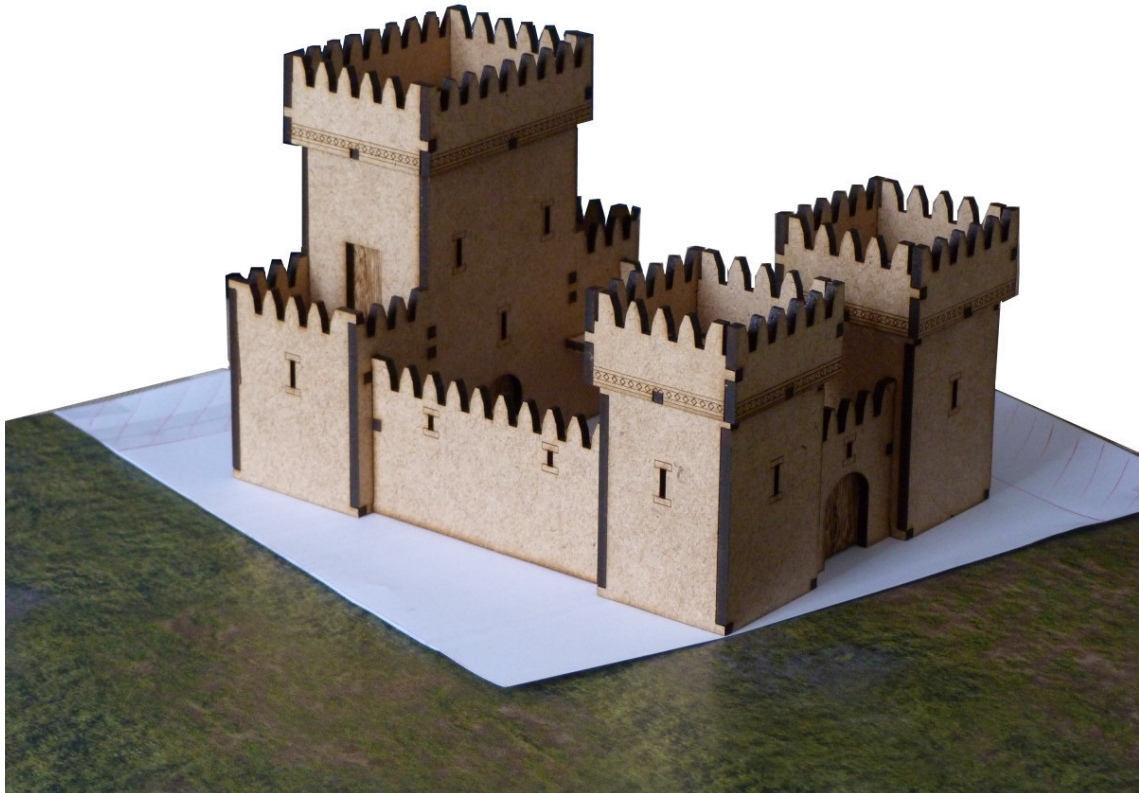

# Config : 070

125mm + 173mm = 298mm

1 Donjon  
+  
2 Tours  
+  
1 Basse-cour Double

*1 Donjeon*  
+  
*2 Towers*  
+  
*1 Double Courtyard*

# CONFIG 070

**Vendu non assemblé et non peint**  
***Sold unassembled and unpainted***

# Option : Ishtar

125mm + 42mm = 167mm

2 Tours Texturées Briques  
+  
1 Mur +Porte Texturé Briques  
+  
Planches de Lions Ailés

2 *Textured Brick Towers*  
+  
1 *Textured Brick Wall +Door*  
+  
*Cardboard Winged Lions Plates*