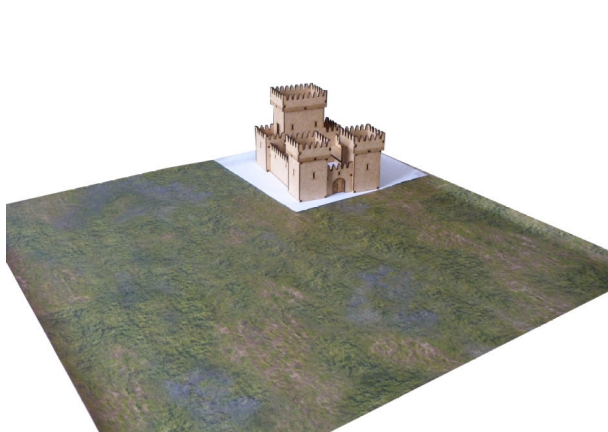

CONFIG 070

Vendu non assemblé et non peint
Sold unassembled and unpainted