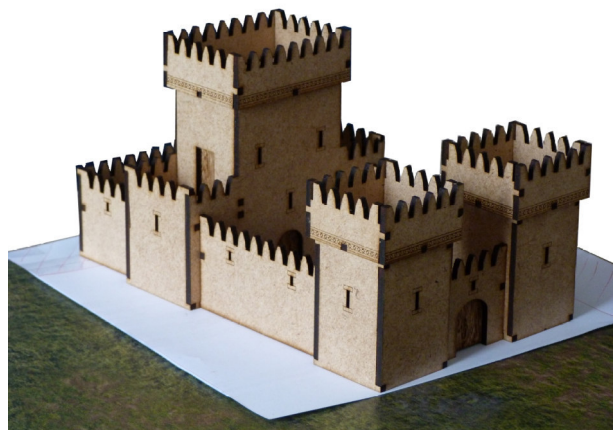

# Config : 075

125mm + 218mm = 343mm

1 Donjon  
+  
2 Tours  
+  
1 Basse-cour Double  
+  
1 Arrière-cour Simple

*1 Donjeon*  
+  
*2 Towers*  
+  
*1 Double Courtyard*  
+  
*1 Simple Backyard*

# CONFIG 075

**Vendu non assemblé et non peint**  
***Sold unassembled and unpainted***

# Option : Ishtar

125mm + 42mm = 167mm

2 Tours Texturées Briques  
+  
1 Mur +Porte Texturé Briques  
+  
Planches de Lions Ailés

2 *Textured Brick Towers*  
+  
1 *Textured Brick Wall +Door*  
+  
*Cardboard Winged Lions Plates*