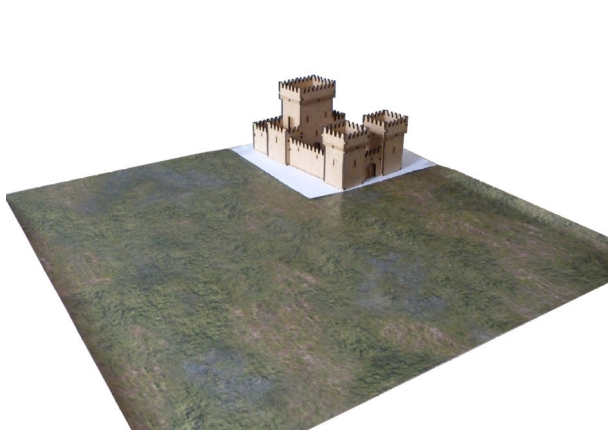

CONFIG 075

Vendu non assemblé et non peint
Sold unassembled and unpainted