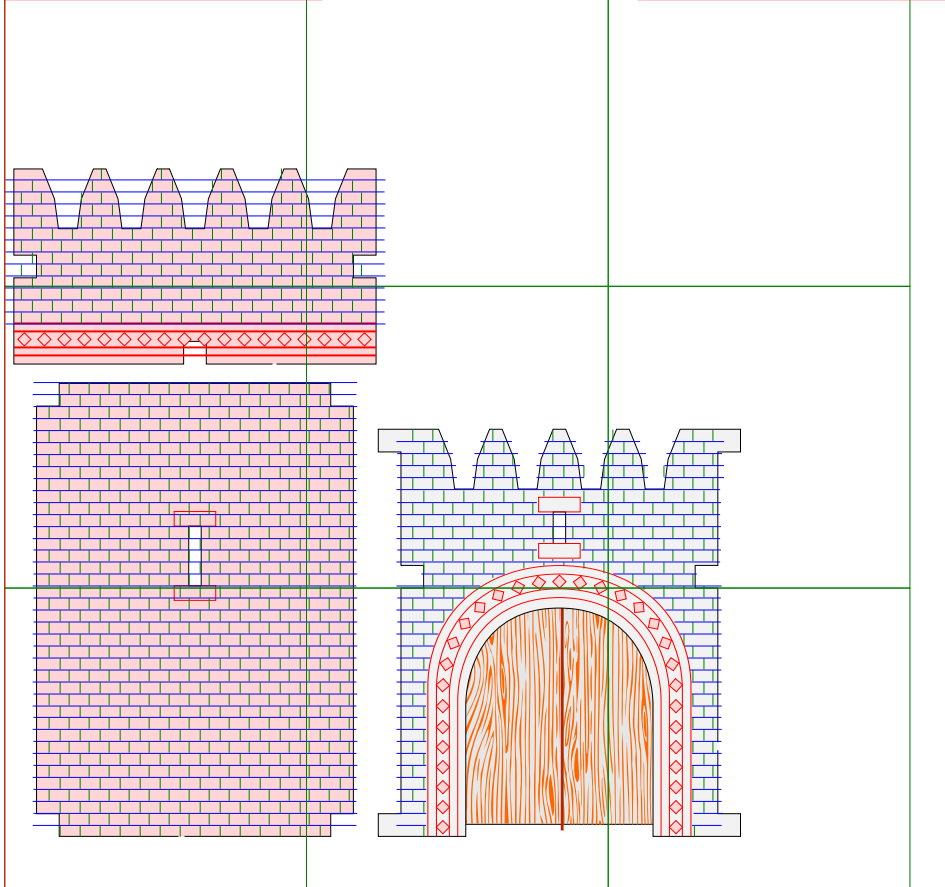

# Config : 075

125mm + 218mm = 343mm

1 Donjon  
+  
2 Tours  
+  
1 Basse-cour Double  
+  
1 Arrière-cour Simple

*1 Donjeon*  
+  
*2 Towers*  
+  
*1 Double Courtyard*  
+  
*1 Simple Backyard*

# Option : Ishtar

125mm + 42mm = 167mm

2 Tours Texturées Briques  
+  
1 Mur +Porte Texturé Briques  
+  
Planches de Lions Ailés

2 *Textured Brick Towers*  
+  
1 *Textured Brick Wall +Door*  
+  
*Cardboard Winged Lions Plates*