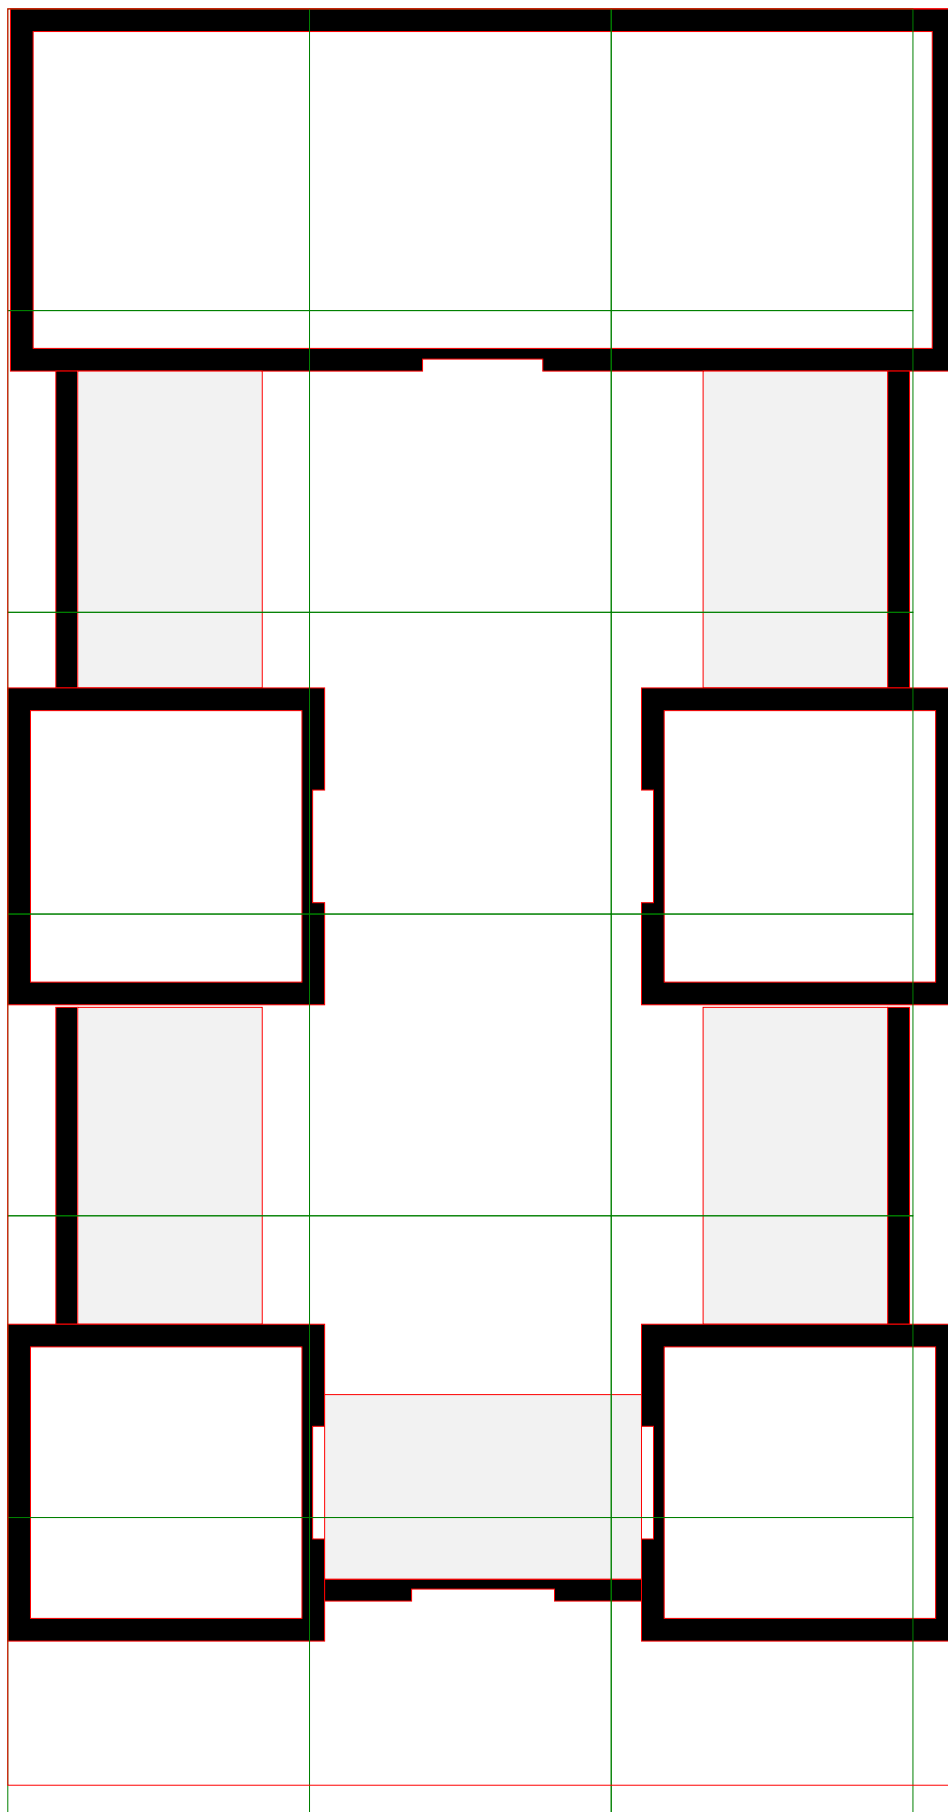

Config : 080

125mm + 216mm = 341mm

1 Donjon
+
4 Tours
+
2 Basse-cours Simples

1 *Donjeon*
+
4 *Towers*
+
2 *Simple Courtyard*

CONFIG 080

Vendu non assemblé et non peint
Sold unassembled and unpainted

Option : Ishtar

125mm + 42mm = 167mm

2 Tours Texturées Briques
+
1 Mur +Porte Texturé Briques
+
Planches de Lions Ailés

2 Textured Brick Towers
+
1 Textured Brick Wall +Door
+
Cardboard Winged Lions
Plates