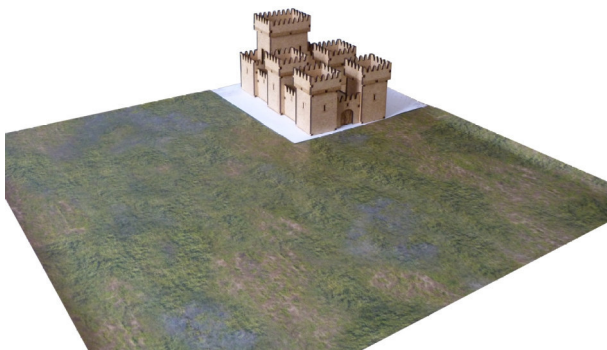

Config : 080

125mm + 216mm = 341mm

1 Donjon
+
4 Tours
+
2 Basse-cours Simples

1 *Donjeon*
+
4 *Towers*
+
2 *Simple Courtyard*

CONFIG 080

Vendu non assemblé et non peint
Sold unassembled and unpainted

Option : Ishtar

125mm + 42mm = 167mm

2 Tours Texturées Briques
+
1 Mur +Porte Texturé Briques
+
Planches de Lions Ailés

2 Textured Brick Towers
+
1 Textured Brick Wall +Door
+
Cardboard Winged Lions
Plates