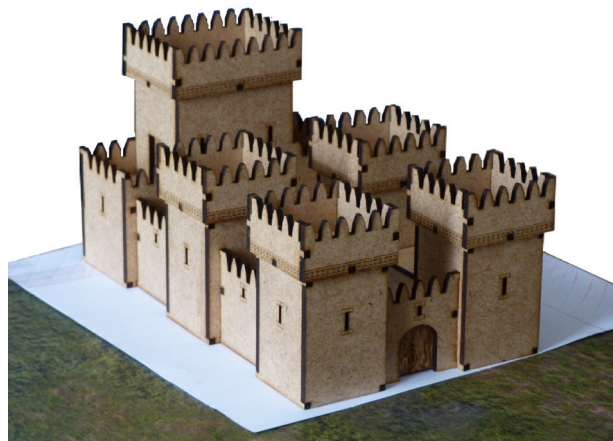

Config : 080

125mm + 216mm = 341mm

1 Donjon
+
4 Tours
+
2 Basse-cours Simples

1 *Donjeon*
+
4 *Towers*
+
2 *Simple Courtyard*

CONFIG 080

Vendu non assemblé et non peint
Sold unassembled and unpainted

Option : Ishtar

125mm + 42mm = 167mm

2 Tours Texturées Briques
+
1 Mur +Porte Texturé Briques
+
Planches de Lions Ailés

2 Textured Brick Towers
+
1 Textured Brick Wall +Door
+
Cardboard Winged Lions
Plates