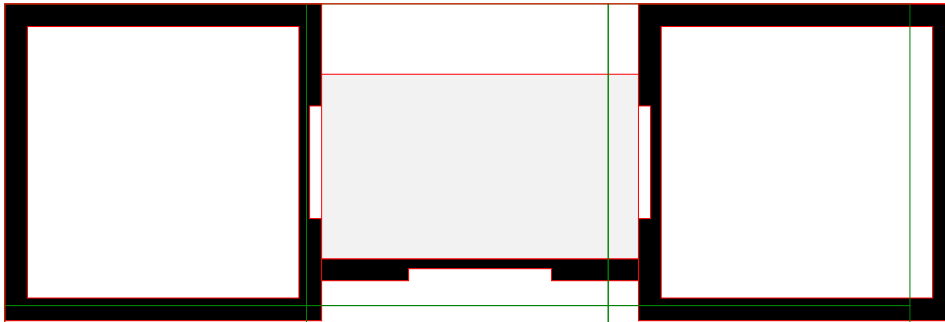

Config : 085

125mm + 210mm = 335mm

6 Tours
+
2 Basse-cours Simples

6 Towers
+
2 Simple Courtyard

CONFIG 085

Vendu non assemblé et non peint
Sold unassembled and unpainted

Option : Ishtar

125mm + 42mm = 167mm