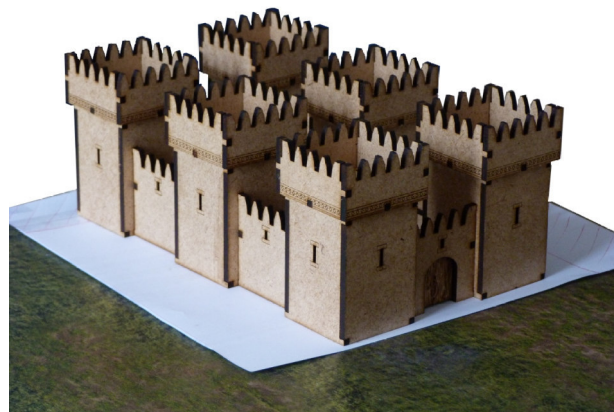

Config : 085

125mm + 210mm = 335mm

6 Tours
+
2 Basse-cours Simples

6 Towers
+
2 Simple Courtyard

CONFIG 085

Vendu non assemblé et non peint
Sold unassembled and unpainted

Option : Ishtar

125mm + 42mm = 167mm

2 Tours Texturées Briques
+
1 Mur +Porte Texturé Briques
+
Planches de Lions Ailés

2 *Textured Brick Towers*
+
1 *Textured Brick Wall +Door*
+
Cardboard Winged Lions Plates