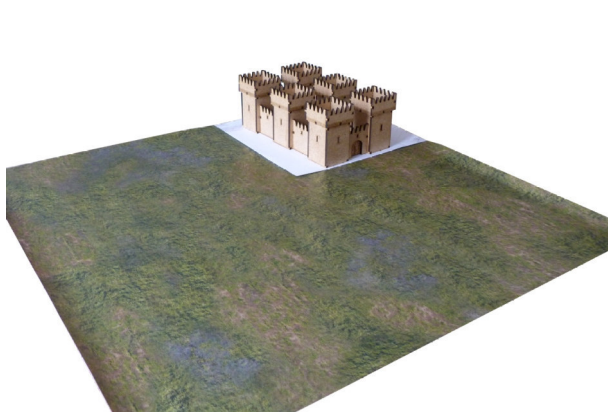

Config : 085

125mm + 210mm = 335mm

6 Tours
+
2 Basse-cours Simples

6 Towers
+
2 Simple Courtyard

CONFIG 085

Vendu non assemblé et non peint
Sold unassembled and unpainted

Option : Ishtar

125mm + 42mm = 167mm

2 Tours Texturées Briques
+
1 Mur +Porte Texturé Briques
+
Planches de Lions Ailés

2 *Textured Brick Towers*
+
1 *Textured Brick Wall +Door*
+
Cardboard Winged Lions Plates