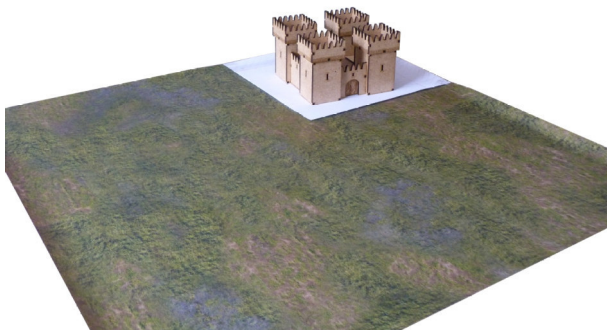

Config : 090

125mm + 126mm = 251mm

4 Tours
+
1 Basse-cour Carrée

4 Towers
+
1 Squared Courtyard

CONFIG 090

Vendu non assemblé et non peint
Sold unassembled and unpainted

Option : Ishtar

125mm + 42mm = 167mm

2 Tours Texturées Briques
+
1 Mur +Porte Texturé Briques
+
Planches de Lions Ailés

2 *Textured Brick Towers*
+
1 *Textured Brick Wall +Door*
+
Cardboard Winged Lions Plates