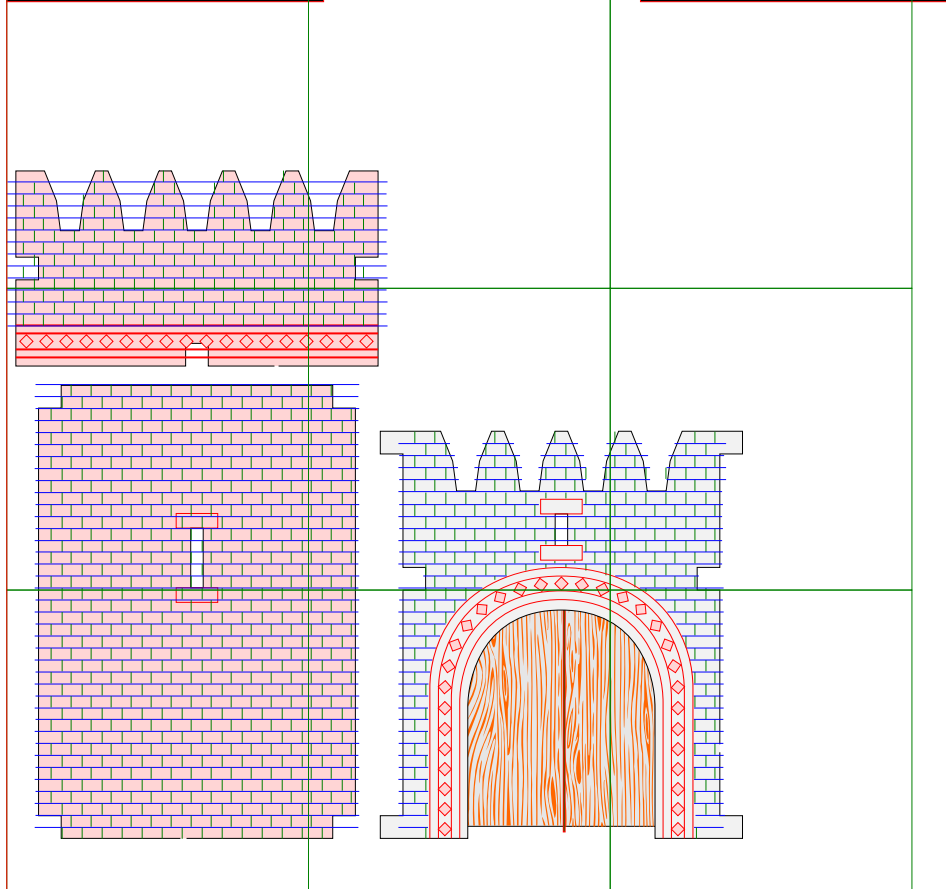

Config : 090

125mm + 126mm = 251mm

4 Tours
+
1 Basse-cour Carrée

4 Towers
+
1 Squared Courtyard

CONFIG 090

Vendu non assemblé et non peint
Sold unassembled and unpainted

Option : Ishtar

125mm + 42mm = 167mm

2 Tours Texturées Briques
+
1 Mur +Porte Texturé Briques
+
Planches de Lions Ailés

2 *Textured Brick Towers*
+
1 *Textured Brick Wall +Door*
+
Cardboard Winged Lions Plates