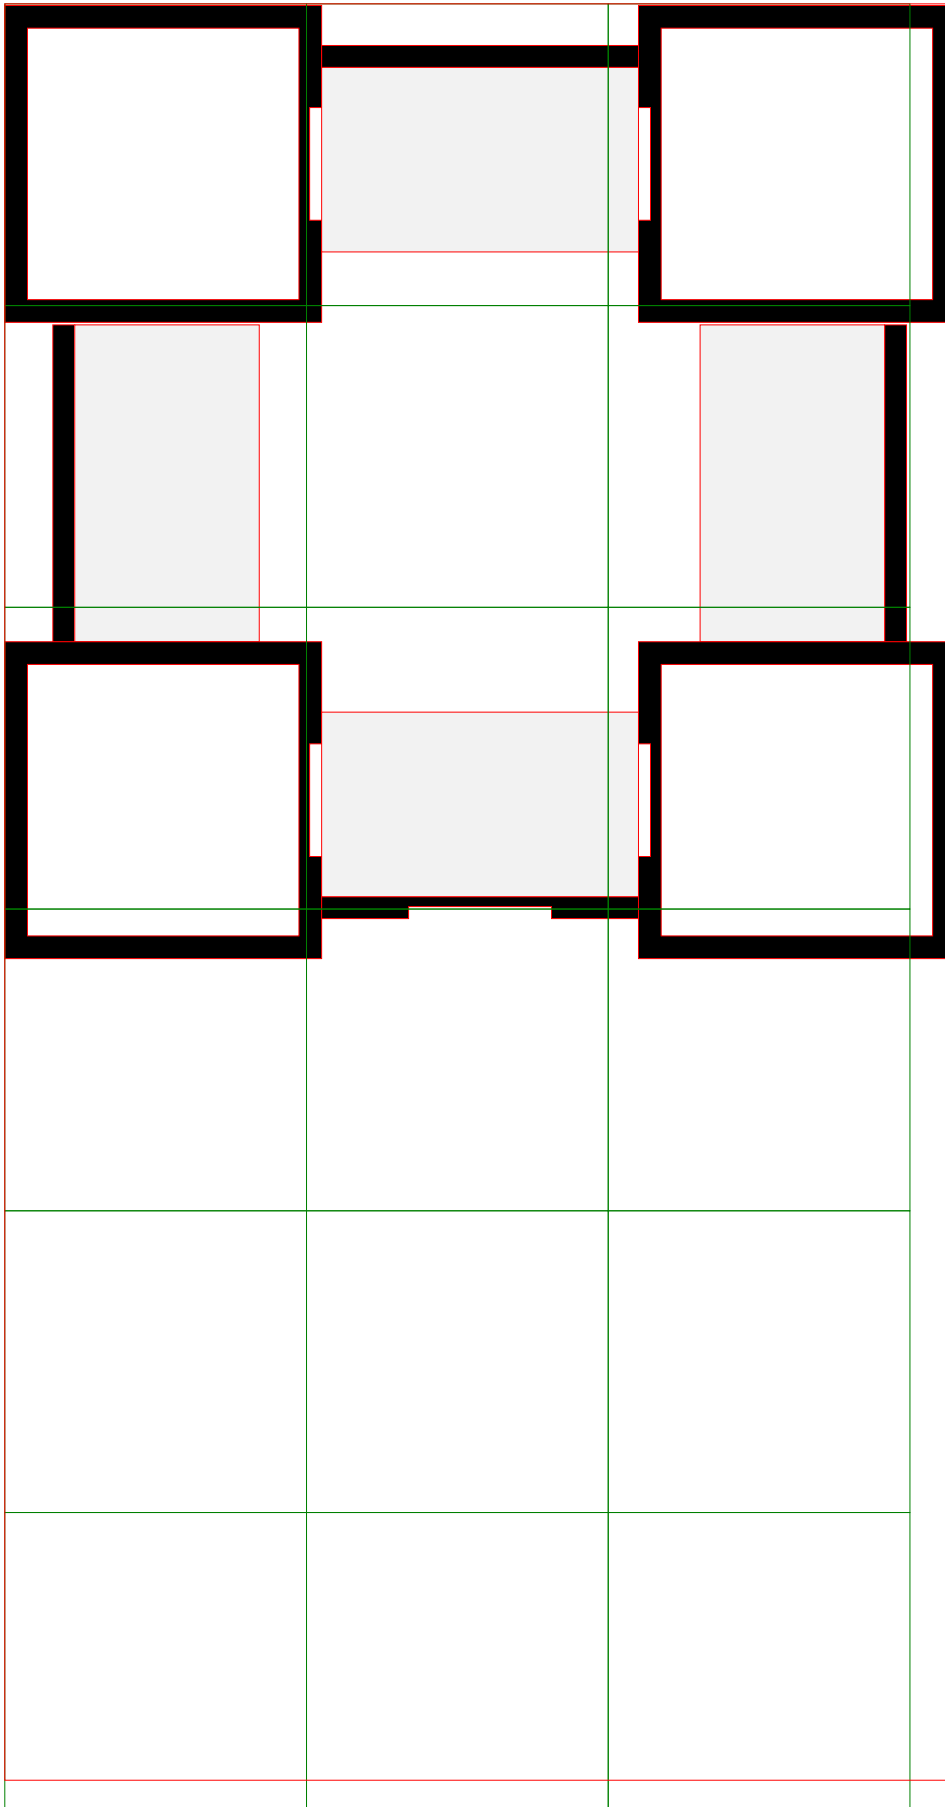

Config : 090

125mm + 126mm = 251mm

4 Tours
+
1 Basse-cour Carrée

4 Towers
+
1 Squared Courtyard

CONFIG 090

Vendu non assemblé et non peint
Sold unassembled and unpainted

Option : Ishtar

125mm + 42mm = 167mm

2 Tours Texturées Briques
+
1 Mur +Porte Texturé Briques
+
Planches de Lions Ailés

2 *Textured Brick Towers*
+
1 *Textured Brick Wall +Door*
+
Cardboard Winged Lions Plates