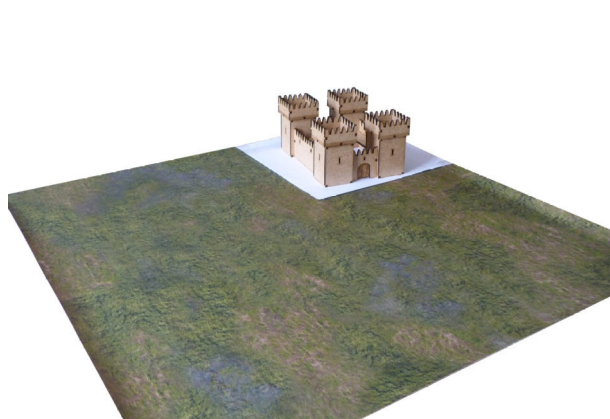

CONFIG 095

Vendu non assemblé et non peint
Sold unassembled and unpainted