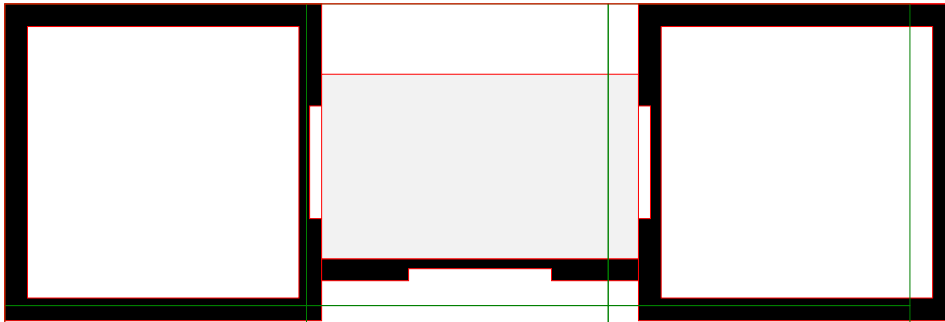

# Config : 095

125mm + 167mm = 292mm

4 Tours  
+  
1 Basse-cour Rectangulaire

4 Towers  
+  
1 Rectangular Courtyard

# Option : Ishtar

125mm + 42mm = 167mm

2 Tours Texturées Briques  
+  
1 Mur +Porte Texturé Briques  
+  
Planches de Lions Ailés

2 *Textured Brick Towers*  
+  
1 *Textured Brick Wall +Door*  
+  
*Cardboard Winged Lions Plates*