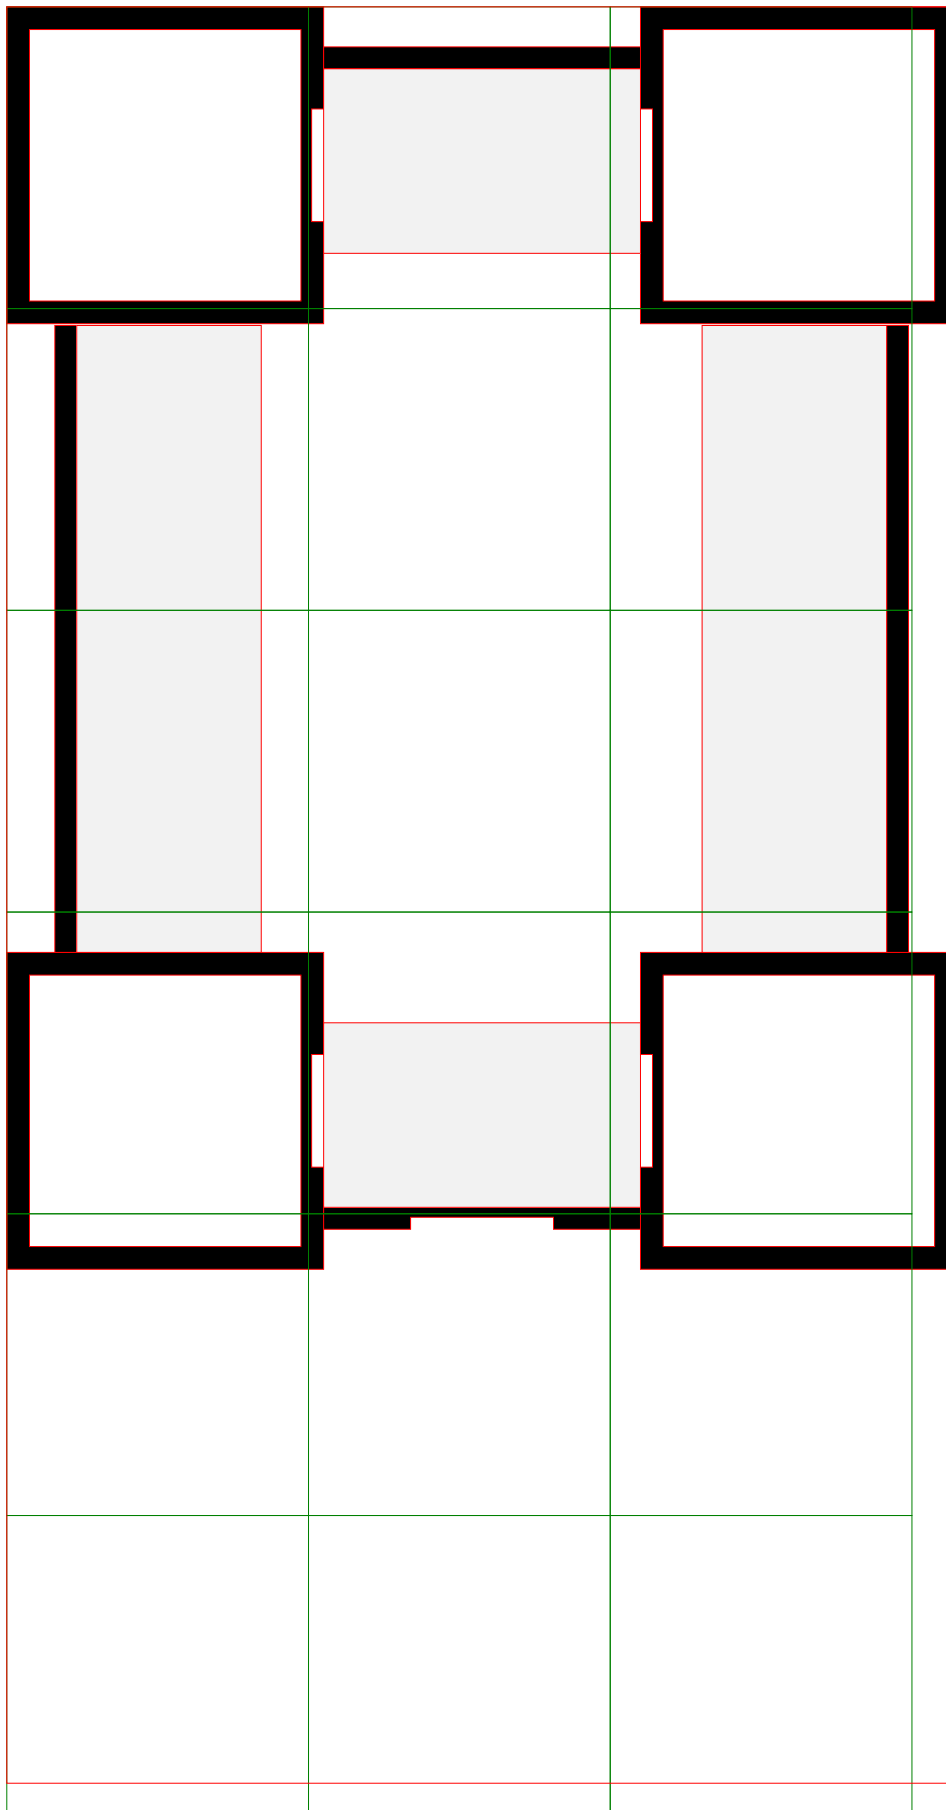

# Config : 095

125mm + 167mm = 292mm

4 Tours  
+  
1 Basse-cour Rectangulaire

4 Towers  
+  
1 Rectangular Courtyard

# CONFIG 095

**Vendu non assemblé et non peint**  
***Sold unassembled and unpainted***

# Option : Ishtar

125mm + 42mm = 167mm

2 Tours Texturées Briques  
+  
1 Mur +Porte Texturé Briques  
+  
Planches de Lions Ailés

2 *Textured Brick Towers*  
+  
1 *Textured Brick Wall +Door*  
+  
*Cardboard Winged Lions Plates*