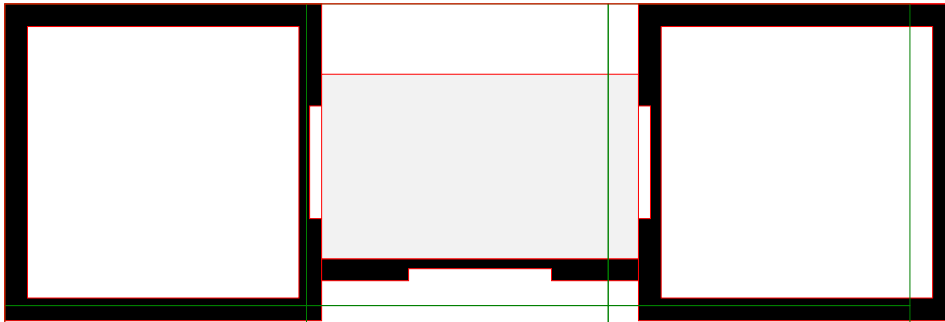

Config : 100

125mm + 87mm = 212mm

2 Tours
+
1 Basse-cour Simple

2 Towers
+
1 Simple Courtyard

CONFIG 100

Vendu non assemblé et non peint
Sold unassembled and unpainted

Option : Ishtar

125mm + 42mm = 167mm