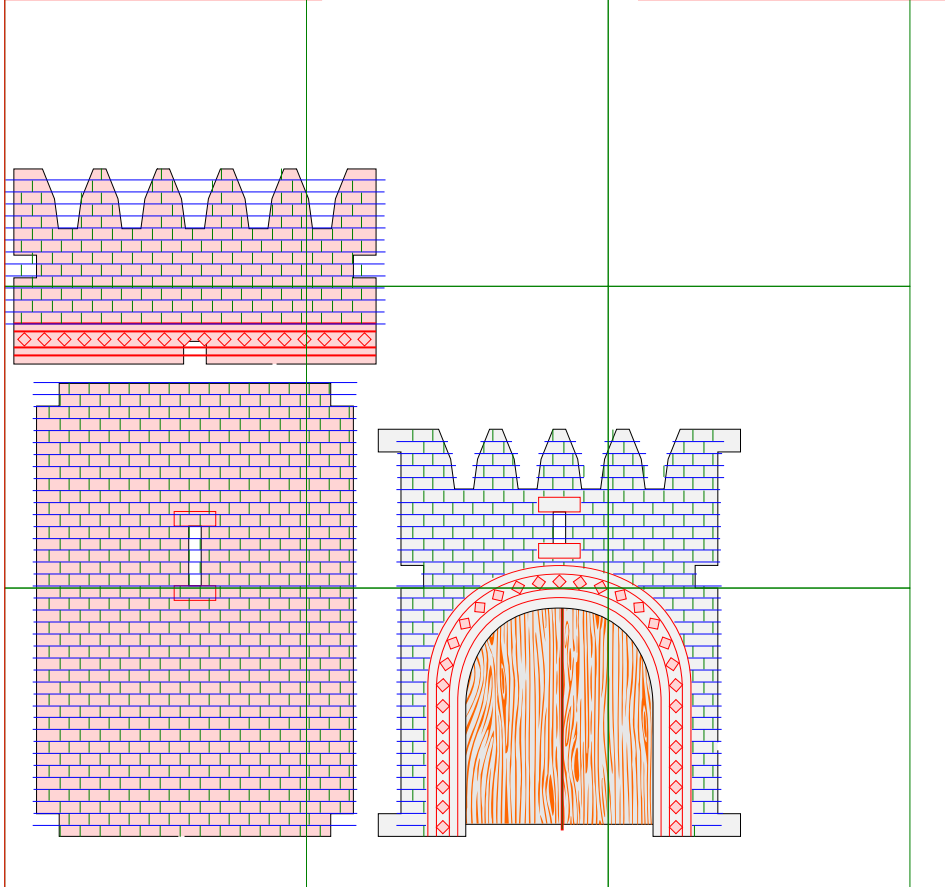

Config : 100

125mm + 87mm = 212mm

2 Tours
+
1 Basse-cour Simple

2 Towers
+
1 Simple Courtyard

CONFIG 100

Vendu non assemblé et non peint
Sold unassembled and unpainted

Option : Ishtar

125mm + 42mm = 167mm

2 Tours Texturées Briques
+
1 Mur +Porte Texturé Briques
+
Planches de Lions Ailés

2 *Textured Brick Towers*
+
1 *Textured Brick Wall +Door*
+
Cardboard Winged Lions Plates