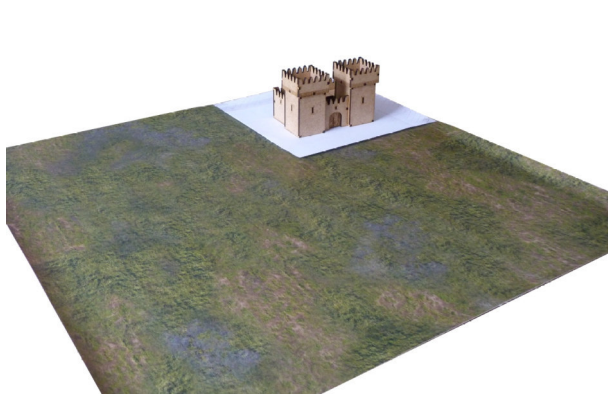

Config : 100

125mm + 87mm = 212mm

2 Tours
+
1 Basse-cour Simple

2 Towers
+
1 Simple Courtyard

CONFIG 100

Vendu non assemblé et non peint
Sold unassembled and unpainted

Option : Ishtar

125mm + 42mm = 167mm

2 Tours Texturées Briques
+
1 Mur +Porte Texturé Briques
+
Planches de Lions Ailés

2 *Textured Brick Towers*
+
1 *Textured Brick Wall +Door*
+
Cardboard Winged Lions Plates