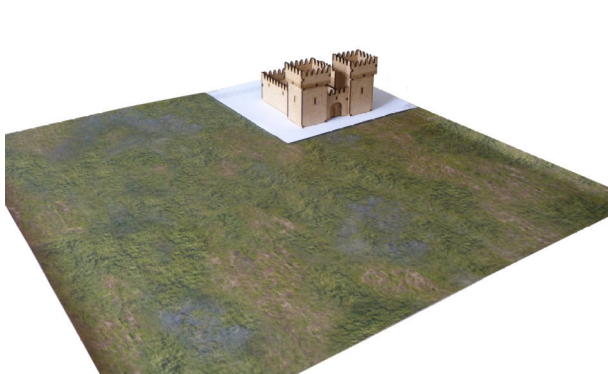

# Config : 105

125mm + 128mm = 253mm

2 Tours  
+  
1 Basse-cour Double

2 Towers  
+  
1 Double Courtyard

# CONFIG 105

**Vendu non assemblé et non peint**  
***Sold unassembled and unpainted***

# Option : Ishtar

125mm + 42mm = 167mm

2 Tours Texturées Briques  
+  
1 Mur +Porte Texturé Briques  
+  
Planches de Lions Ailés

2 *Textured Brick Towers*  
+  
1 *Textured Brick Wall +Door*  
+  
*Cardboard Winged Lions Plates*