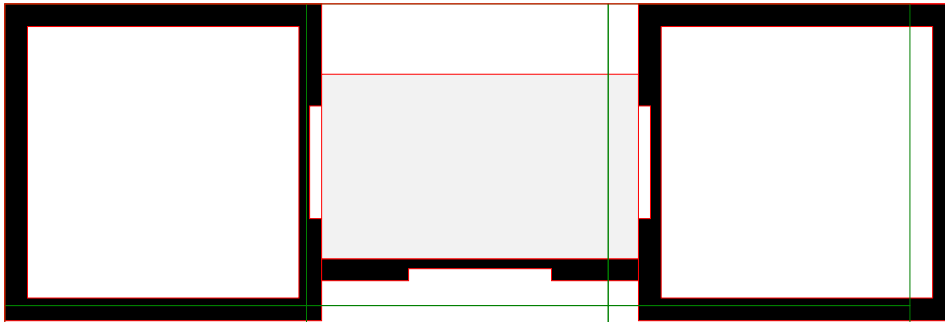

# Config : 105

125mm + 128mm = 253mm

2 Tours  
+  
1 Basse-cour Double

2 Towers  
+  
1 Double Courtyard

# CONFIG 105

**Vendu non assemblé et non peint**  
***Sold unassembled and unpainted***

# Option : Ishtar

125mm + 42mm = 167mm

2 Tours Texturées Briques  
+  
1 Mur +Porte Texturé Briques  
+  
Planches de Lions Ailés

2 *Textured Brick Towers*  
+  
1 *Textured Brick Wall +Door*  
+  
*Cardboard Winged Lions Plates*