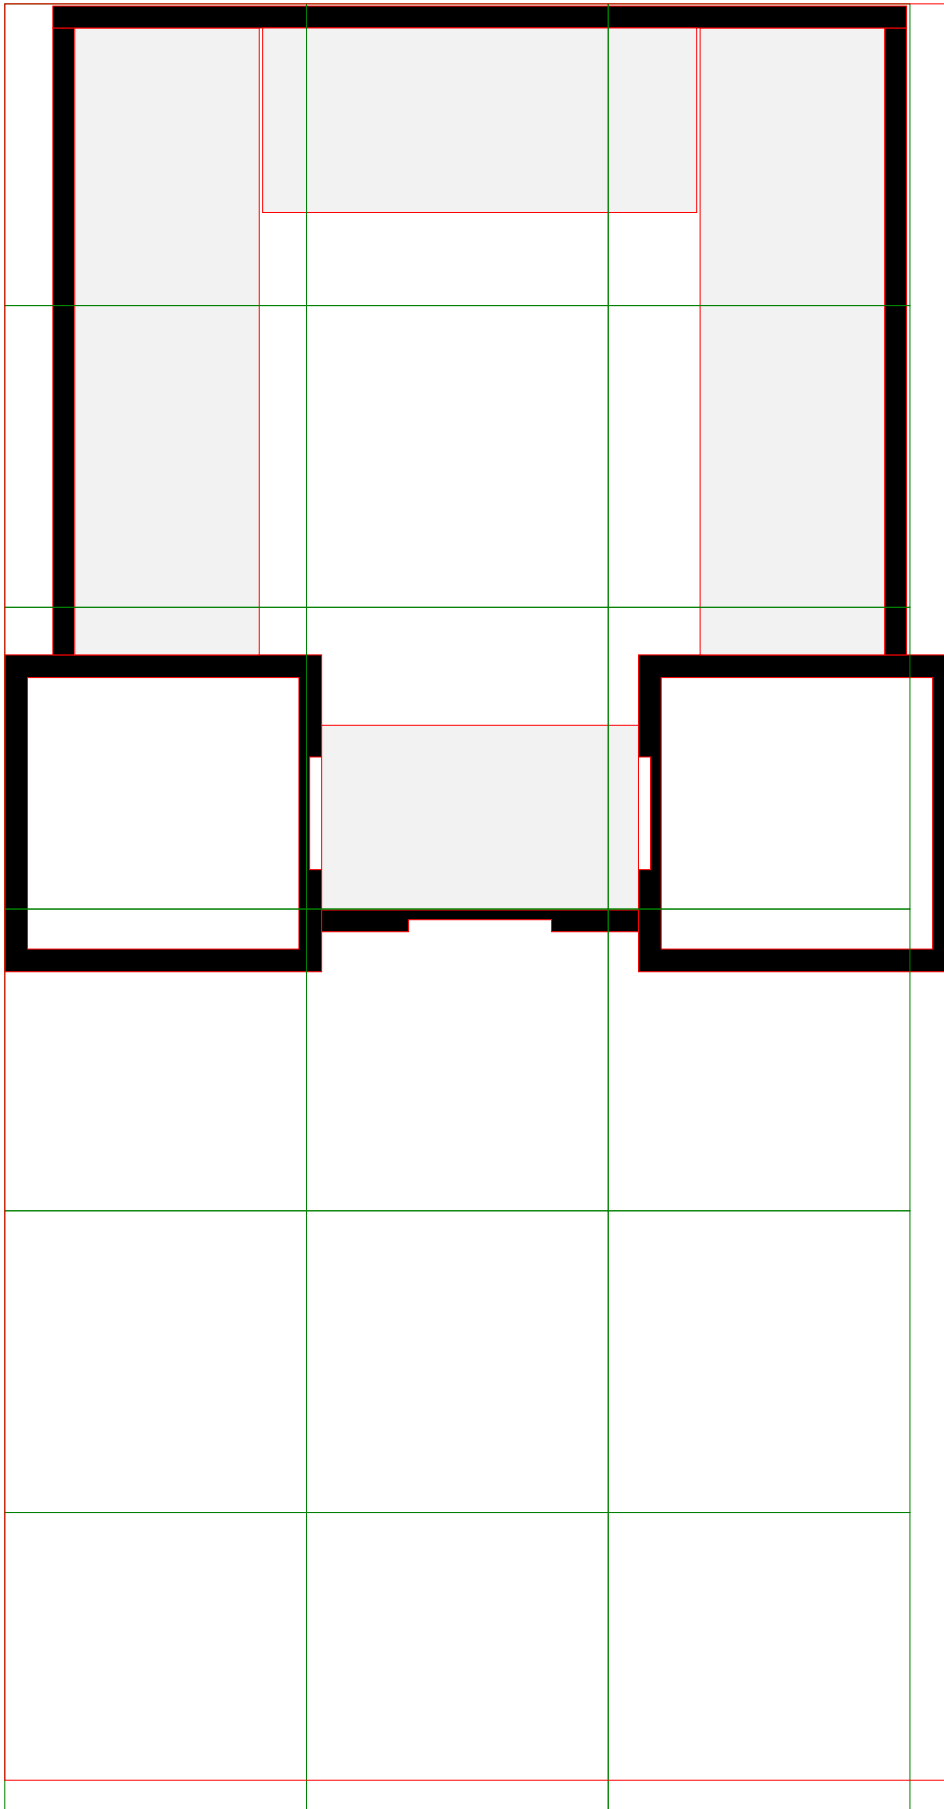

# Config : 105

125mm + 128mm = 253mm

2 Tours  
+  
1 Basse-cour Double

2 Towers  
+  
1 Double Courtyard

# CONFIG 105

**Vendu non assemblé et non peint**  
***Sold unassembled and unpainted***

# Option : Ishtar

125mm + 42mm = 167mm

2 Tours Texturées Briques  
+  
1 Mur +Porte Texturé Briques  
+  
Planches de Lions Ailés

2 *Textured Brick Towers*  
+  
1 *Textured Brick Wall +Door*  
+  
*Cardboard Winged Lions Plates*