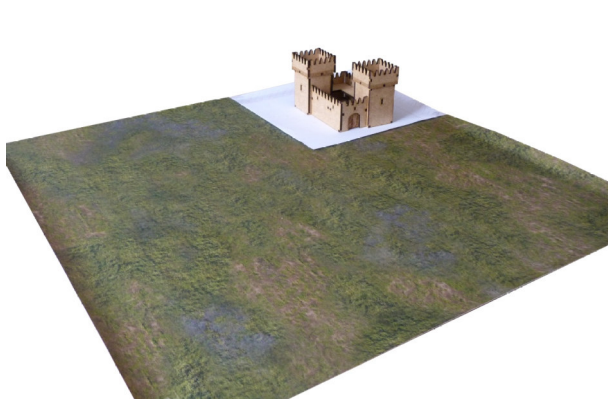

Config : 110

125mm + 92mm = 217mm

2 Tours
+
1 Basse-cour Mixte

2 Towers
+
1 Mixed Courtyard

CONFIG 110

Vendu non assemblé et non peint
Sold unassembled and unpainted