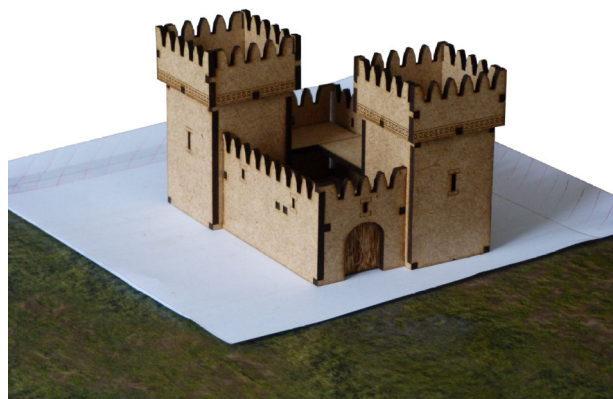

Config : 110

125mm + 92mm = 217mm

2 Tours
+
1 Basse-cour Mixte

2 Towers
+
1 Mixed Courtyard

CONFIG 110

Vendu non assemblé et non peint
Sold unassembled and unpainted