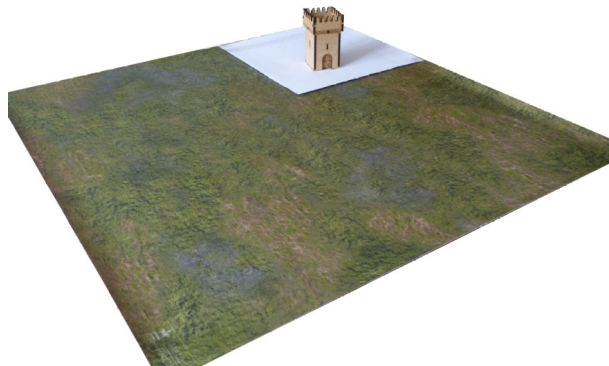

CONFIG 120

Vendu non assemblé et non peint
Sold unassembled and unpainted